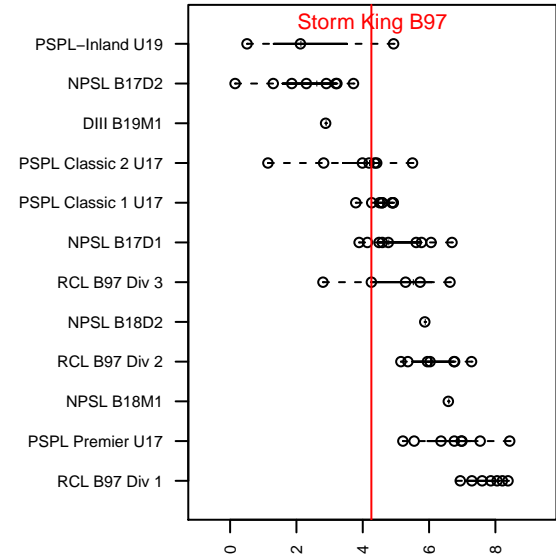

**attack and defense rating
relative to others at age
and all opponents in last 13 months**