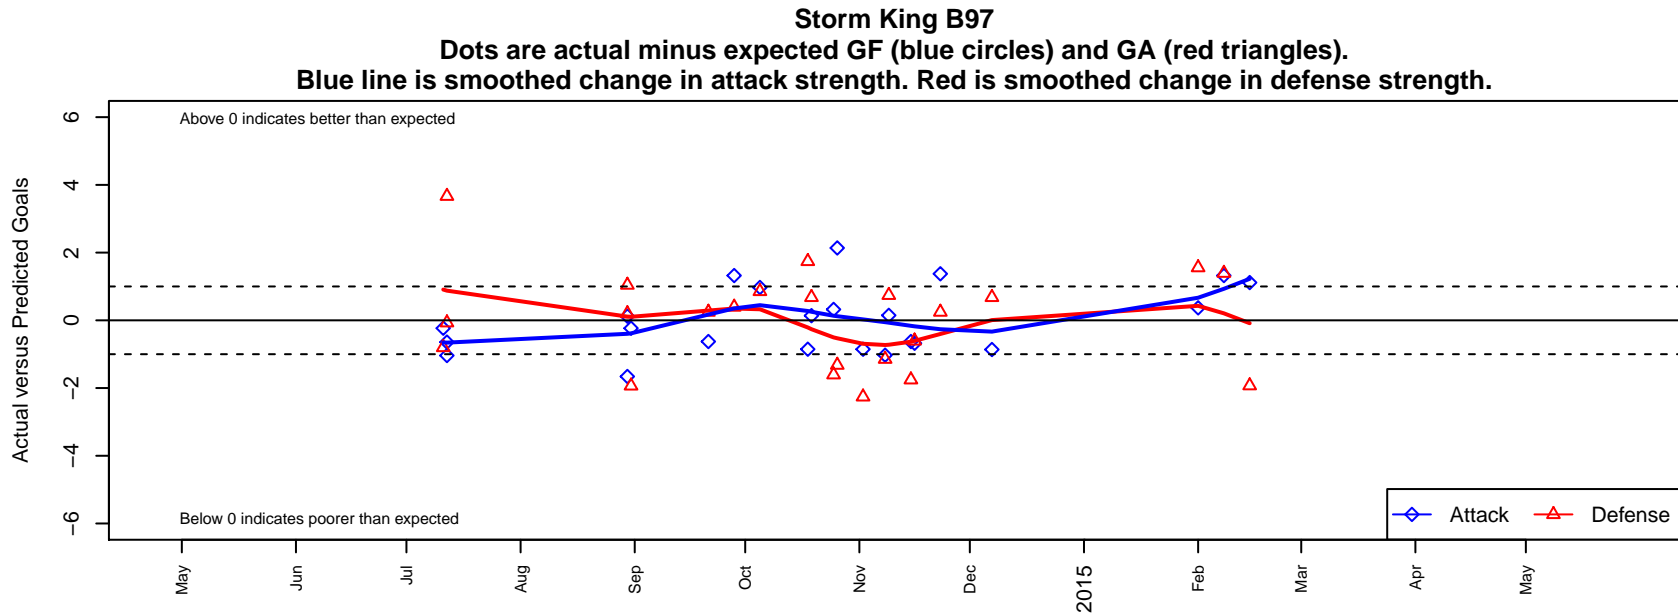

**attack and defense variance (black dot)
relative to other teams
and top 10 in region**

**attack and defense rating
relative to others at age
and all opponents in last 13 months**

Storm King B97

Storm King SC
Port Angeles, WA
B97 total strength=1512
attack=15.77 defense=8.82
fall league = RCL B97 Div 3

alt names used:
STORM KING B97 (WA)
Storm King Soccer Club – B17
Storm King Soccer Club – B17

Venues played:
2014 Nike Crossfire Challenge Silver U17
2014 Starfire Labor Day Cup U17
2014 RCL B97 Div 3
2014 WYS Presidents Cup B97