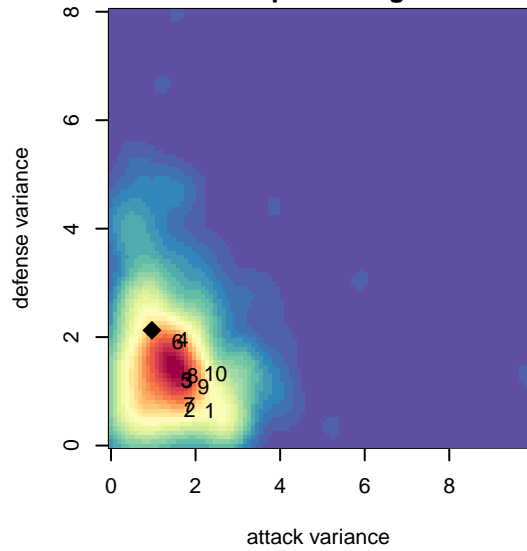

**attack and defense variance (black dot)
relative to other teams
and top 10 in region**