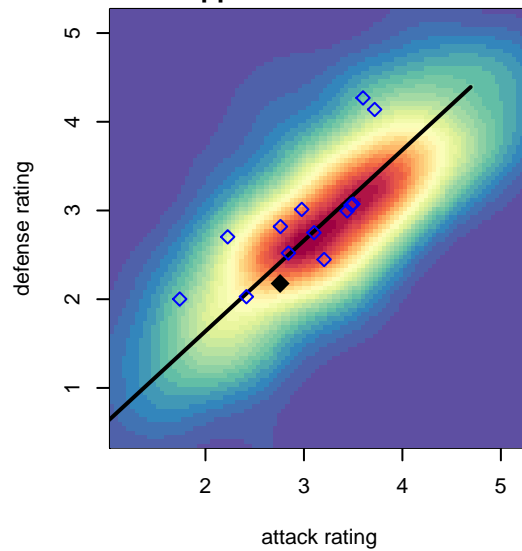

**attack and defense rating
relative to others at age
and all opponents in last 13 months**