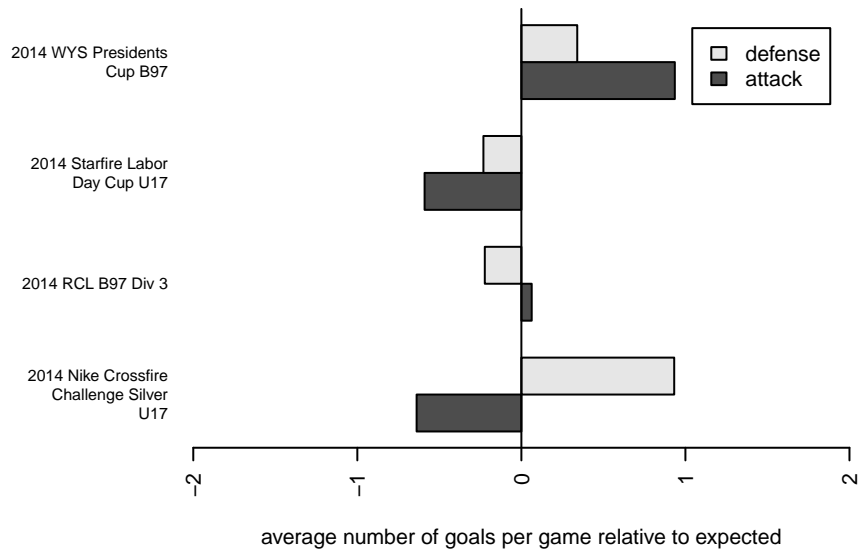

Performance relative to 13 month average